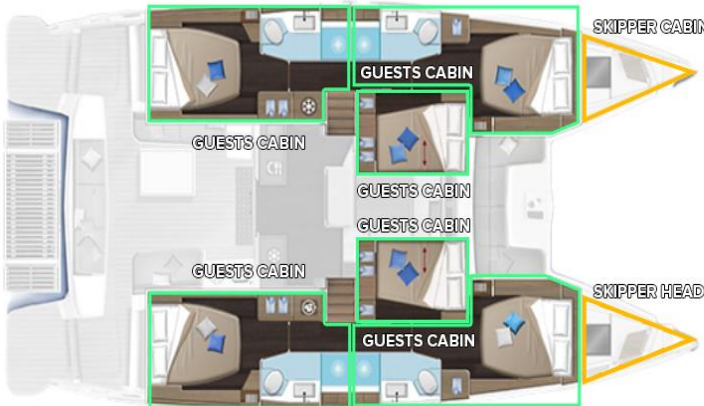

# Lagoon 51 F "LAVINA"

*-technical specifications and inventory list-*

# The Layout and Key Info

**MODEL** Lagoon 51      **TYPE** Catamaran      **PRODUCTION YEAR** 2024      **PROPULSION** 2 x 80 HP Yanmar

WATERMAKER

Dinghy: Highfield CL340 with 20HP engine

15,35 m Length over all      8,10 m Beam      19.9 t Light Displacement      1,38 m Draught      6 + 1 (crew) + saloon / 12 + 1 Cabins / Berths

## Interior equipment

- ✓ Dishwasher
- ✓ Additional fridge and freezer
- ✓ Air condition
- ✓ TV set
- ✓ Watermaker 160L
- ✓ Prefitting for tv 220v in the salon
- ✓ DOLCE 51/CADET GREY AMBIANCE
- ✓ Fitted carpet in cabins

## Comfort equipment

- ✓ Deck courtesy lights in cockpit, transoms and flybridge
- ✓ Deck wash pump sea water / fresh water
- ✓ Fans in salon and cabins
- ✓ Fresh water electrical toilets
- ✓ Freshwater dock inlet
- ✓ Fridge 80L in aft cockpit
- ✓ Sea water electrical pump, with dedicated tap
- ✓ Windlass remote control at helm station with chain counter
- ✓ Berth in port bow compartment
- ✓ TOILET, SHOWER & SINK IN STARBOARD BOW COMPARTMENT