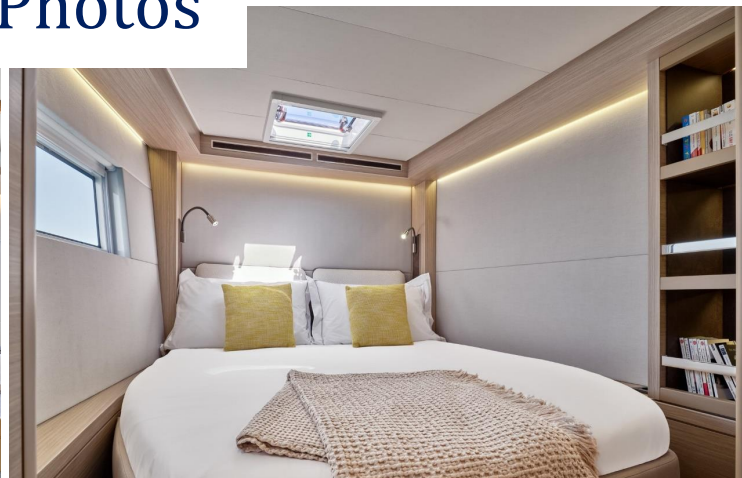

Yacht Photos