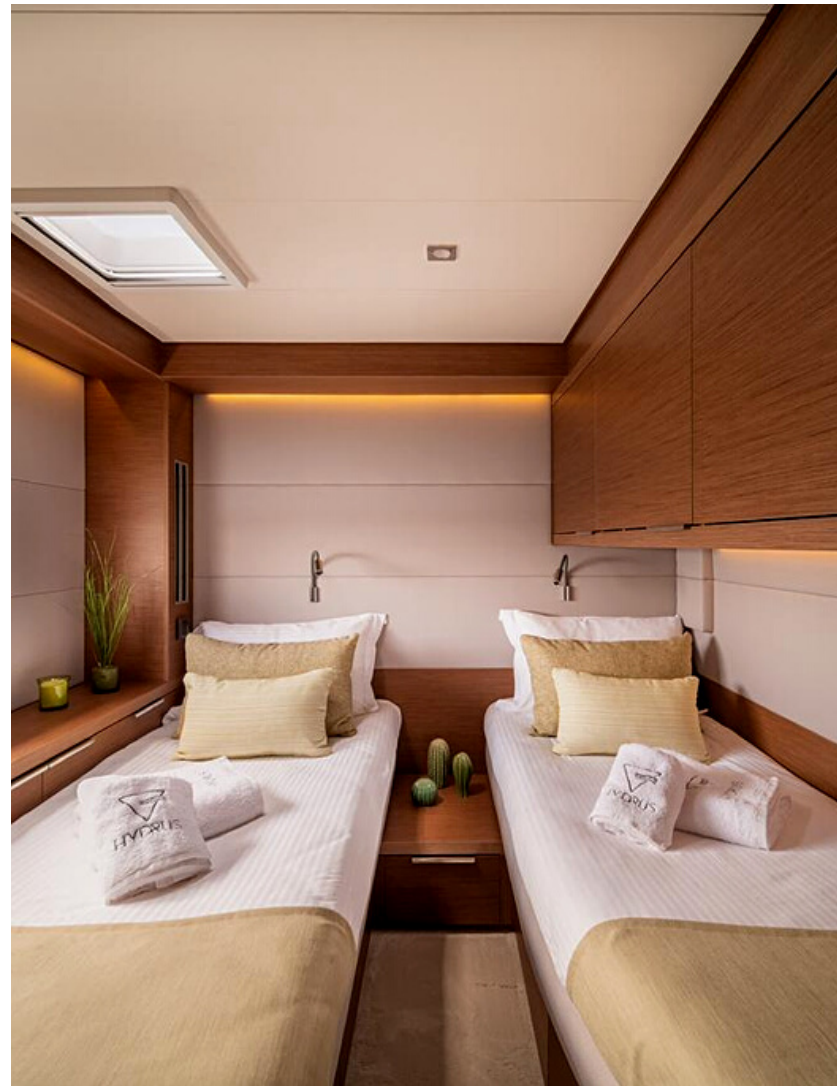

catamaran Hydrus

STATEROOMS

catamaran Hydrus

STATEROOMS

catamaran Hydrus

YACHT SPECIFICATIONS

catamaran Hydrus

- LENGTH: 16.80M
- BEAM: 9.00M
- DRAFT: 1.55M
- YEAR BUILT: 2023
- BUILDER: LAGOON
- FLAG: GREEK
- NUMBER OF CABINS: 5
- TOTAL GUESTS (SLEEPING): 10
- TOTAL GUESTS (CRUISING): 10
- CREW: 3
- CRUISING SPEED: 9 KNOTS
- MAX SPEED: 10 KNOTS

AUDIO VISUAL EQUIPMENT

- AIR CONDITIONING
- WI-FI ACCESS ON BOARD ALL AREAS

LAYOUT

catamaran Hydrus