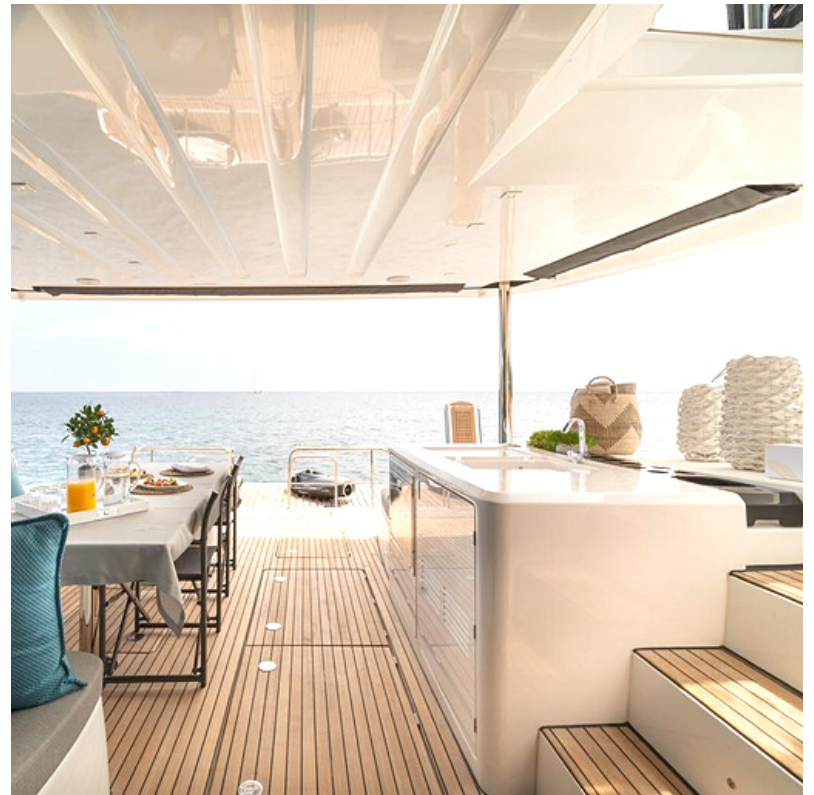

CATAMARAN

HYDRUS

THE EXTERIOR

catamaran Hydrus

THE EXTERIOR

catamaran Hydrus

MAIN SALON
catamaran Hydrus

STATEROOMS

catamaran Hydrus

STATEROOMS

catamaran Hydrus

STATEROOMS

catamaran Hydrus

YACHT SPECIFICATIONS

catamaran Hydrus

- LENGTH: 16.80M
- BEAM: 9.00M
- DRAFT: 1.55M
- YEAR BUILT: 2023
- BUILDER: LAGOON
- FLAG: GREEK
- NUMBER OF CABINS: 5
- TOTAL GUESTS (SLEEPING): 10
- TOTAL GUESTS (CRUISING): 10
- CREW: 3
- CRUISING SPEED: 9 KNOTS
- MAX SPEED: 10 KNOTS

AUDIO VISUAL EQUIPMENT

- AIR CONDITIONING
- WI-FI ACCESS ON BOARD ALL AREAS

LAYOUT

catamaran Hydrus