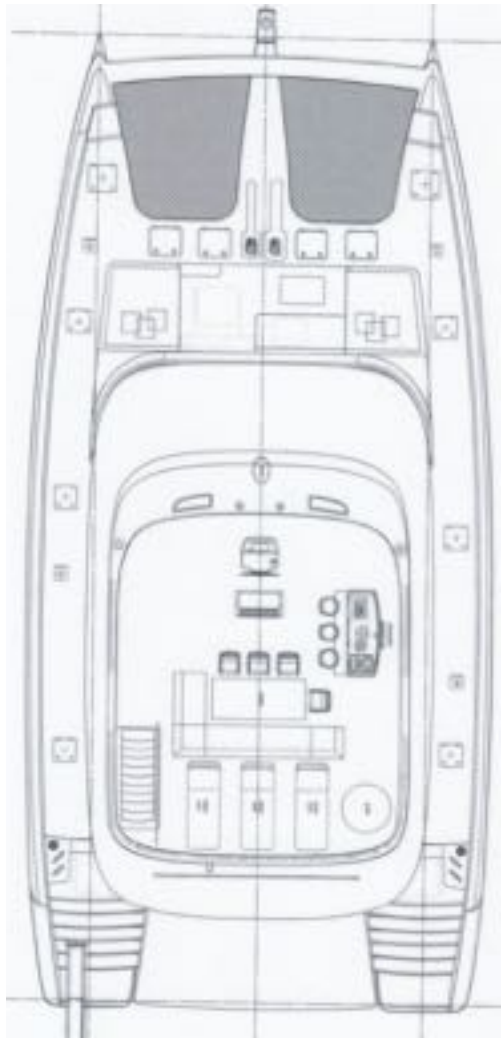

UN JARDIN
SUR LE NIL
SHAMPOING
HAIR CONDITIONER
HERMÈS
PARIS

UN JARDIN
SUR LE NIL
SHAMPOING
HAIR CONDITIONER
HERMÈS
PARIS

UN JARDIN
SUR LE NIL
SHAMPOING
HAIR CONDITIONER
HERMÈS
PARIS

80'Sunreef

A close-up, low-angle shot of the Sunreef logo on the side of a ship's hull. The logo, which reads "80'Sunreef", is rendered in a white, three-dimensional, sans-serif font. The ship's hull is a dark, metallic blue-grey color. In the background, the sea is visible under a bright, hazy sunset sky. A small, distant boat can be seen on the horizon. The lighting is warm and golden, creating a soft glow around the logo and highlighting the texture of the ship's surface.

SPECIFICATIONS

- LENGTH: 23.87 METRES (78' 4")
- BEAM: 11.53 METRES (37' 10")
- DRAFT: 2.20 METRES (7' 3")
- NUMBER OF CREW: 6
- BUILT: 2021
- BUILDER: SUNREEF YACHTS
- NAVAL ARCHITECT:
- FLAG: ITALIAN
- HULL CONSTRUCTION: COMPOSITE
- HULL CONFIGURATION: MULTI HULL
- AIR CONDITIONING, WIFI CONNECTION ON BOARD