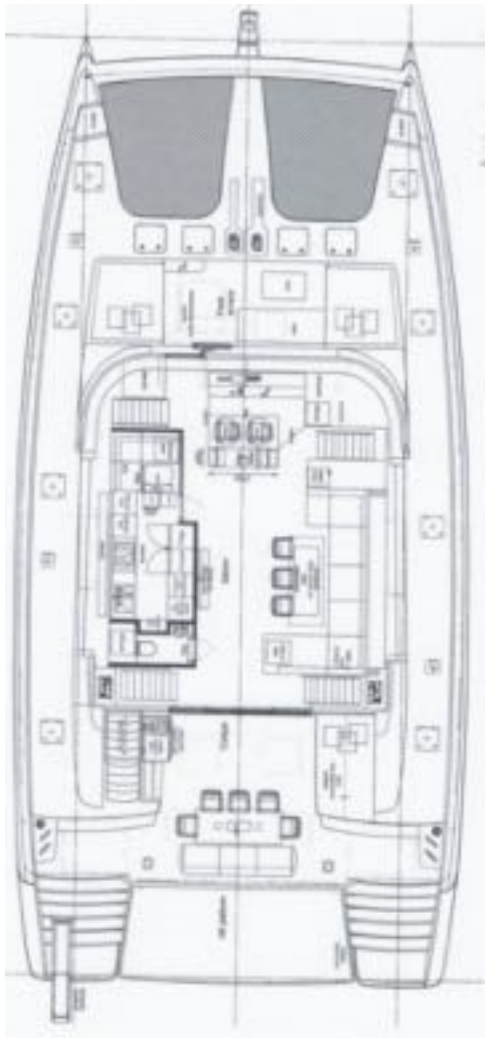

UN JARDIN
SUR LE NIL
SHAMPOING
HAIR CONDITIONER
HERMÈS
PARIS

UN JARDIN
SUR LE NIL
SHAMPOING
HAIR CONDITIONER
HERMÈS
PARIS

UN JARDIN
SUR LE NIL
SHAMPOING
HAIR CONDITIONER
HERMÈS
PARIS

80'Sunreef

A close-up, low-angle shot of the Sunreef logo on the side of a ship's hull. The logo, which reads "80'Sunreef", is rendered in a white, three-dimensional, sans-serif font. The ship's hull is a dark, metallic blue-grey color. In the background, the sea is visible under a bright, hazy sunset sky. A small, distant boat can be seen on the horizon. The lighting is warm and golden, creating a soft glow around the logo and highlighting the texture of the ship's surface.

SPECIFICATIONS

- LENGTH: 23.87 METRES (78' 4")
- BEAM: 11.53 METRES (37' 10")
- DRAFT: 2.20 METRES (7' 3")
- NUMBER OF CREW: 6
- BUILT: 2021
- BUILDER: SUNREEF YACHTS
- NAVAL ARCHITECT:
- FLAG: ITALIAN
- HULL CONSTRUCTION: COMPOSITE
- HULL CONFIGURATION: MULTI HULL
- AIR CONDITIONING, WIFI CONNECTION ON BOARD