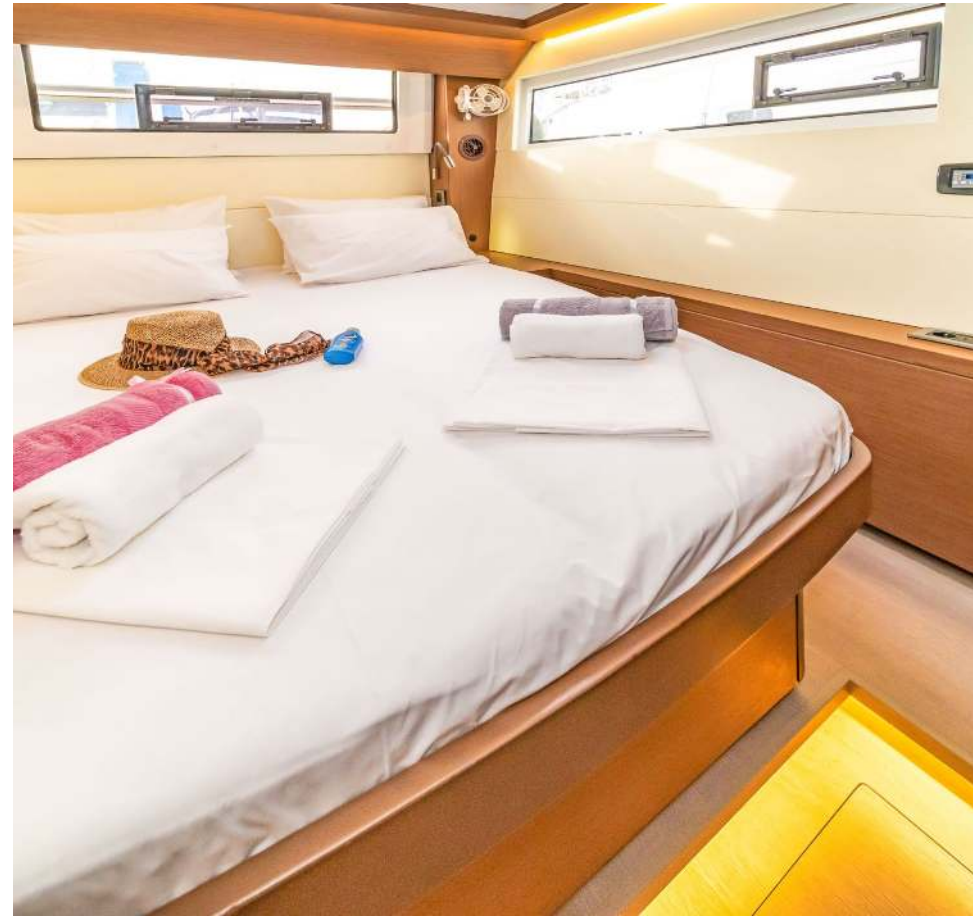

Lagoon **50**

Lagoon **50** - **12** guests / **6 +2** cabins / **4**
+1 wc

The 50 has a flybridge with dual access and a helm station provide perfect visibility. A large open cockpit faces out to sea, large stern skirts enable easy access to the boat, and a large modular dining area with removable bench seats welcomes children and adults alike.

Lagoon 50

FULL INVENTORY / EQUIPMENT LIST

Accommodation: ✓ 1 Bow Cabin Head ✓ 2 Bow Single Bed Cabins ✓ 4 Heads ✓ 4 Showers
 ✓ 6 Double Bed Cabins

Bedding / Linen: ✓ Blankets ✓ Hangers ✓ Linen & Bedding ✓ Pillows ✓ Pillow Cases ✓ Sheets
 ✓ Towels Bath ✓ Towels Face

Comfort / Pleasure: ✓ 12V Sockets ✓ 220V Sockets ✓ Air Condition ✓ Air Heating
 ✓ Cockpit Cushions ✓ Cockpit Fridge ✓ Cockpit Speakers ✓ Deck Cushions ✓ Electric Toilets
 ✓ Fans in Cabins ✓ Fans in Saloon ✓ Fly Bridge ✓ Fly Bridge Cushions ✓ Fly Bridge Sunpads
 ✓ Generator ✓ Hot Water ✓ Music Player ✓ Saloon Speakers ✓ Snorkelling Sets
 ✓ Sockets 220V Cabins ✓ Sockets 220V Saloon ✓ Solar Panels ✓ Underwater Lights
 ✓ USB Charging Ports ✓ Usb Charging Ports Cabins ✓ Usb Charging Ports Cockpit
 ✓ Usb Charging Ports Saloon ✓ Water Maker