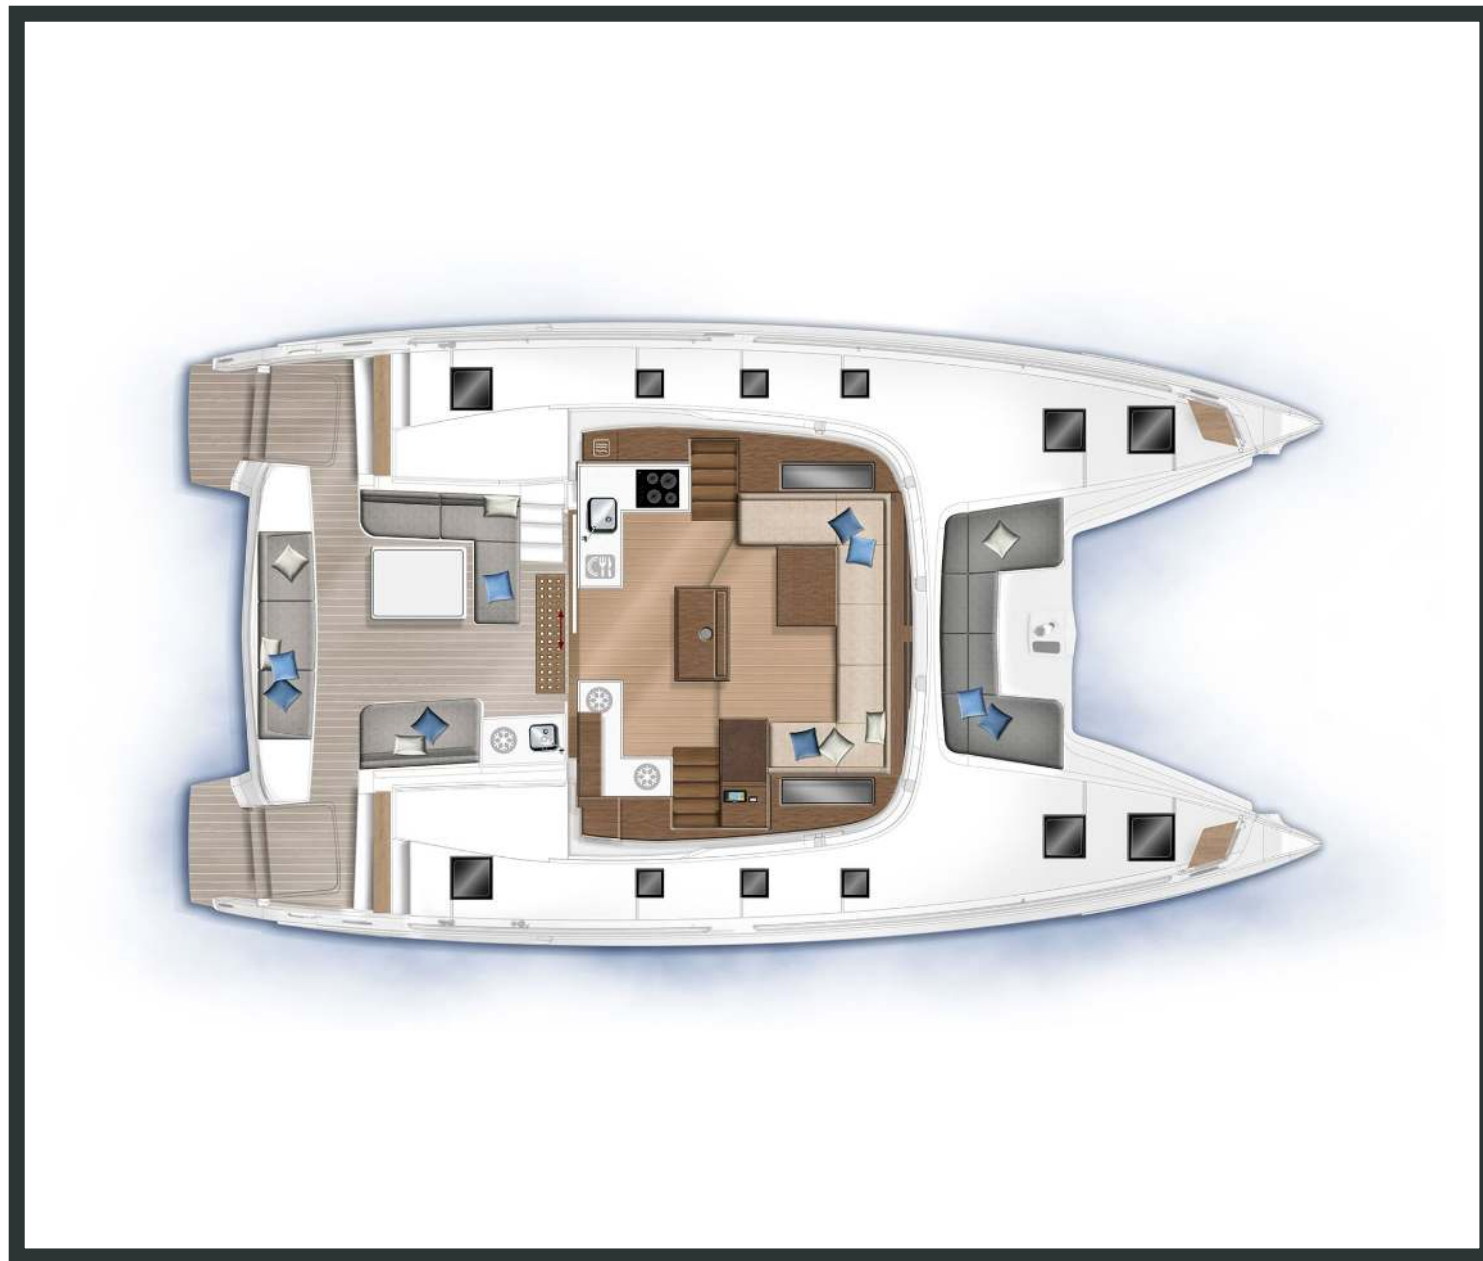

FULL INVENTORY / EQUIPMENT LIST

Galley: ✓ Bottle Can Opener ✓ Bowls ✓ Bread Knife ✓ Casserole ✓ Cheese Grater
✓ Clothes Pegs ✓ Coffee Cups ✓ Coffee Pot Filter Press ✓ Cutting Boards ✓ Drinking Glasses
✓ Dust Pan & Brush ✓ Forks ✓ Freezer ✓ Frying Pans ✓ Gas Stove with Burners & Grill ✓ Kettle
✓ Ladle ✓ Lemon Squeezer ✓ Main Dish Plates ✓ Meat Knives ✓ Oven Gloves
✓ Placemats for Pots ✓ Plates Small ✓ Plates Soup ✓ Pyrex Oven dish ✓ Refrigerator
✓ Salad Bowls ✓ Saucepans ✓ Serving Knives ✓ Serving Plates ✓ Serving Tray ✓ Small Plates
✓ Soup Spoons ✓ Spagetti Strainer ✓ Spatula ✓ Tapper Ware ✓ Tea Spoons ✓ Tea Strainer
✓ Tongs ✓ Vegetable Knives ✓ Vegetable Peeler ✓ Water Jug ✓ Whisk ✓ Wine Glasses
✓ Wooden Spoons

Miscellaneous: ✓ Holding Tank(s)

Navigation: ✓ BatteryOperatedNavLightsSet ✓ Binoculars ✓ Divider ✓ Greek Waters Pilot
✓ Hand Bearing Compass ✓ Light House Book ✓ Navigation Ruller ✓ Pencil Set
✓ Sea Charts Area Set

Safety: ✓ Black Plastic Balls ✓ Black Plastic Cone ✓ Bosun's Chair ✓ Distress Flares Box
✓ Distress Mirror ✓ Emergency Tiller ✓ EPIRB ✓ Fire Extinguishers ✓ First Aid Kit
✓ Floating Light ✓ Foghorn ✓ Horseshoe Lifebuoy ✓ Life Jackets, Adults ✓ Life Jackets, Child
✓ Liferaft ✓ Radar Reflector ✓ Safety Harnesses with Belts ✓ Set of Flags, C.N.Q. ✓ Wire Cutter
✓ Wooden Blanks Set

Sails / Covers: ✓ Bimini Top ✓ Full Batten Main Sail ✓ Lazy Bag with Lazy Jacks ✓ Self Tacking Jib
✓ Stern Tent

Spares / Tools: ✓ Boat Manuals ✓ Engine(s) Spares Box ✓ HoldingTanks ✓ Sail Repair Kit
✓ Scissors ✓ Tools Box ✓ Torch Light