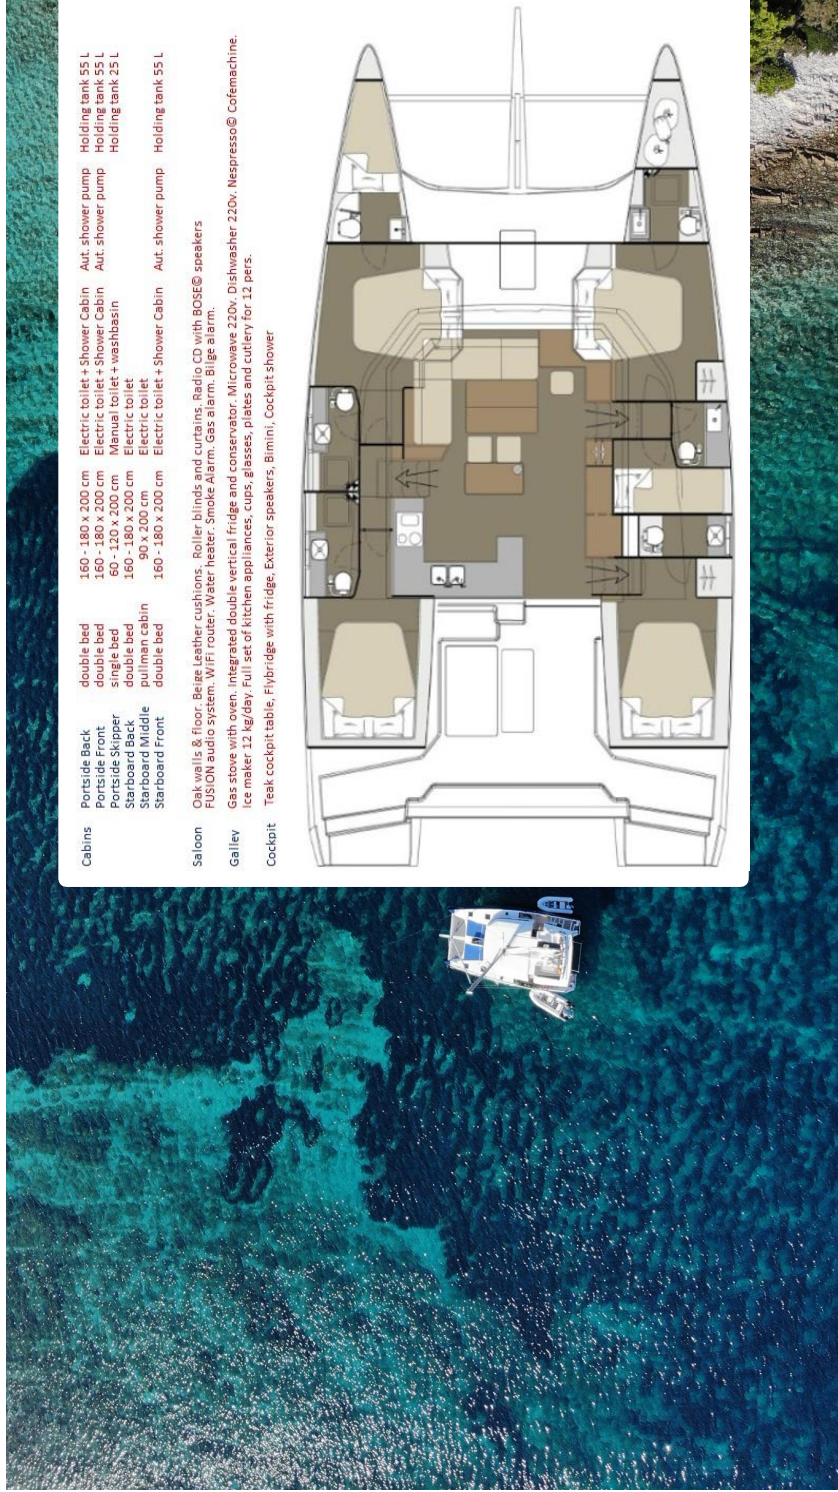

Model	Dufour 48 Catamaran
Built	2021
Base	Primošten/Marina Kremik
Flag	Croatia
CE Certificate	A (ocean)
Sailing area certificate	Adriatic sea
LOA (m)	14.90 m
Beam (m)	7.90 m
Draft	1.2 m
Displacement	17287.00 kg
Mainsail	76.0 m ²
Self-tacking jib	48 m ²
Gennaker	136.0 m ²
MAX passenger capacity	12
Berths	12 (8+2+1+1)
Cabins	6 (5+1)
WC / Shower	6 (5+1)
Engine	2 x 60 HP
Fuel capacity	900.00 L
Water capacity	700.00 L
Hull	GRP
Cockpit & Deck	Teak

Cabins	Portside Back	double bed	160 - 180 x 200 cm	Electric toilet + Shower Cabin	Aut. shower pump	Holding tank 55 L
	Portside Front	double bed	160 - 180 x 200 cm	Electric toilet + Shower Cabin	Aut. shower pump	Holding tank 55 L
	Portside Skipper	single bed	60 - 120 x 200 cm	Manual toilet + washbasin		
	Starboard Back	double bed	160 - 180 x 200 cm	Electric toilet		
	Starboard Middle	pullman cabin	90 x 200 cm	Electric toilet		
	Starboard Front	double bed	160 - 180 x 200 cm	Electric toilet + Shower Cabin	Aut. shower pump	Holding tank 55 L

Cockpit: Teak cockpit table, Flybridge with fridge, Exterior speakers, Bimini, Cockpit shower