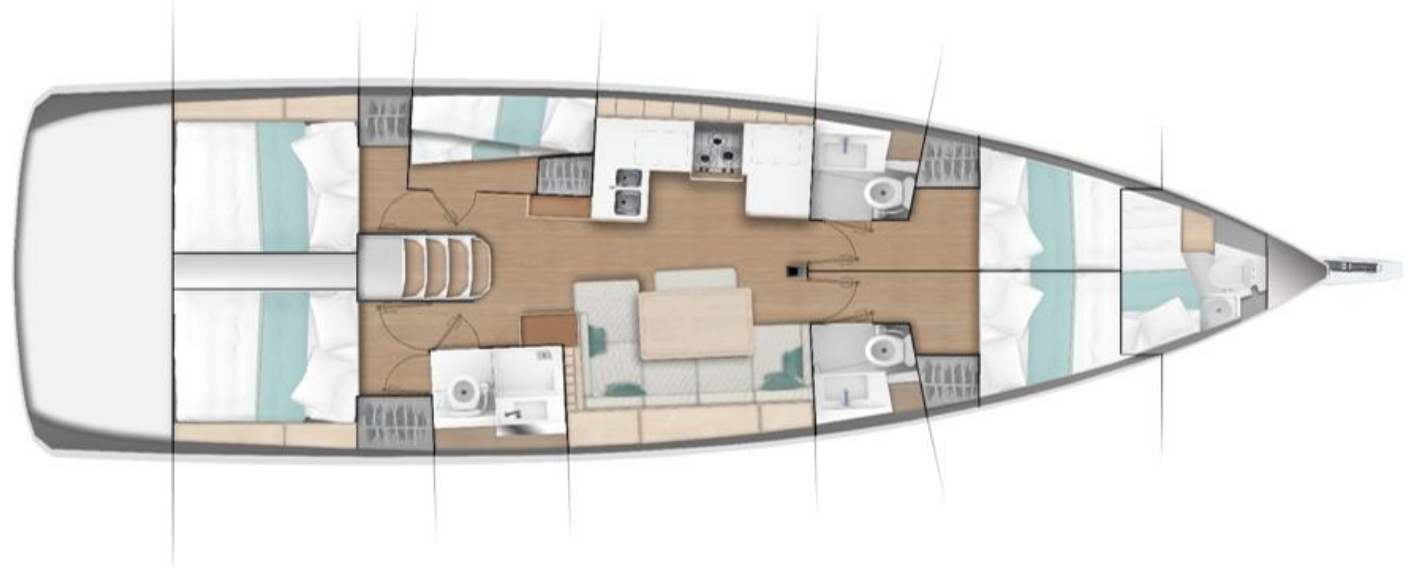

Model	Jeanneau Sun Odyssey 49
Built	2020
Base	Primošten / Marina Kremik
Flag	Croatia
CE Certificate	A (ocean)
Sailing area certificate	Adriatic sea
LOA (m)	14.80 m
Beam (m)	4.49 m
Draft	2.24 m
Displacement	11290.00 kg
Main Sail	Full batten
Genoa	Furling
*Gennaker optional	
MAX passenger capacity	12
Berths	12 (10+1+1)
Cabins	6 (5+1 Skipper cabin)
WC/Shower	3
Engine	80 HP
Fuel Capacity	240.00 L
Water capacity	635.00 L
Hull	GRP
Cockpit & Deck	Teak

Cabins

Portside Back	double bed	160 x 200 cm		
Portside Middle	bunk bed			
Portside Front	double bed	100 - 140 x 200 cm	Electric toilet + Washbasin Shower	holding tank 55L
Starboard Back	double bed	160 x 200 cm	Electric toilet + Shower Cabin	holding tank 55L
Starboard Front	double bed	100 - 140 x 200 cm	Electric toilet + Washbasin Shower	holding tank 55L
Skippers cabin	single bed	90 x 190 cm	Electric toilet	holding tank 55L
*Front cabin united	double bed	200 - 280 x 200 cm		

The wall between cabins can be dismantled and the cabins are combined.

Please notice when booking, which option you want (5+1 cabins or 4+1 cabins)

Saloon

Moabi walls & floor, Beige Leather cushions, Saloon table convertible into berth, Blinds and curtains, Radio CD with BOSE® speakers, FUSION audio system, WIFI router, Water heater, Smoke alarm, Bilge alarm