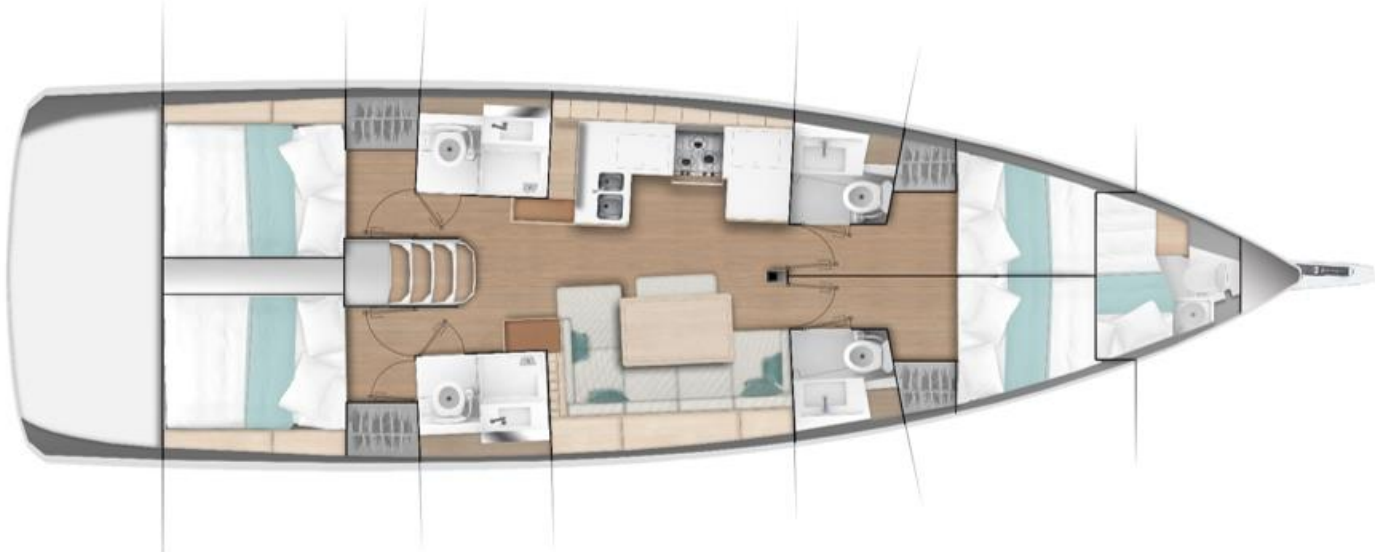

Model	Jeanneau Sun Odyssey 49
Built	2020
Base	Primošten / Marina Kremik
Flag	Croatia
CE Certificate	A (ocean)
Sailing area certificate	Adriatic sea
LOA (m)	14.80 m
Beam (m)	4.49 m
Draft	2.24 m
Displacement	11290.00 kg
Main Sail	Full batten
Genoa	Furling
*Gennaker optional	
MAX passenger capacity	12
Berths	11 (8+2+1)
Cabins	5 (4+1 Skipper cabin)
WC/Shower	4
Engine	80 HP
Fuel Capacity	240.00 L
Water capacity	635.00 L
Hull	GRP
Cockpit & Deck	Teak

**Cabins**

Portside Back	double bed	160 x 200 cm	Electric toilet + Shower Cabin	holding tank 55L
Portside Front	double bed	100 - 140 x 200 cm	Electric toilet + Washbasin Shower	holding tank 55L
Starboard Back	double bed	160 x 200 cm	Electric toilet + Shower Cabin	holding tank 55L
Starboard Front	double bed	100 - 140 x 200 cm	Electric toilet + Washbasin Shower	holding tank 55L
Skippers cabin	single bed	90 x 190 cm	Electric toilet	holding tank 55L
*Front cabin united	double bed	200 - 280 x 200 cm		

The wall between cabins can be dismantled and the cabins are combined.  
Please notice when booking, which option you want (4+1 cabins or 3+1 cabins)

**Saloon**

Moabi walls & floor, Beige Leather cushions, Saloon table convertible into berth, Blinds and curtains, Radio CD with BOSE® speakers, FUSION audio system, WIFI router, Water heater, Smoke alarm, Bilge alarm